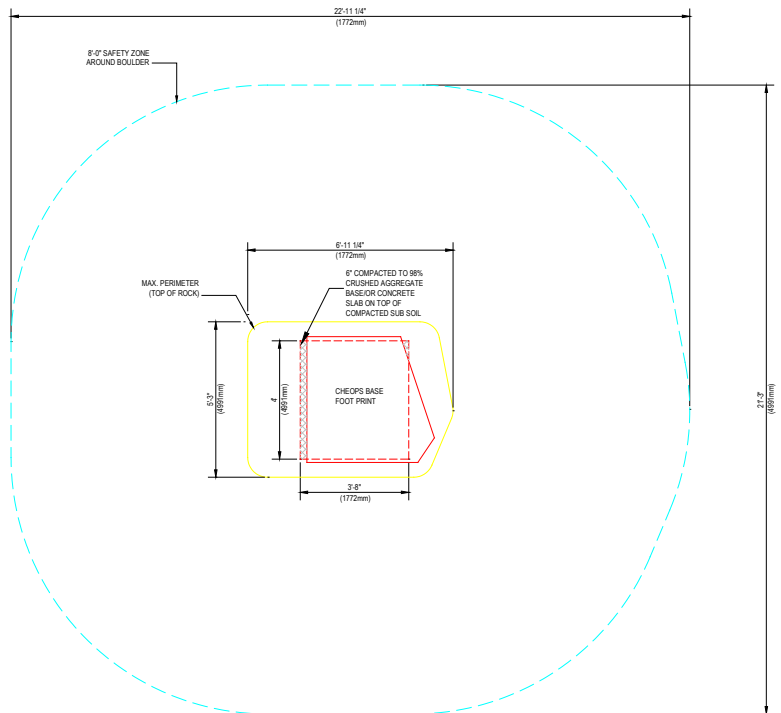

WWW.ROCKCRAFT.NET

CHEOPS

CHP-187

The Cheops features both positive and negative holds making it fun and accessible for children ages 5-12 and adults.

Designed to be a centerpiece on it's own, or butted up to another boulder to provide an extra challenge for experienced climbers.

Size:
Approx. 8' High at the peak,
6' Long, 8' Wide

Weight:
3,500 Lbs.

Total Area Required:
Including Safety Zone
23' x 22'

15 Year Limited Warranty